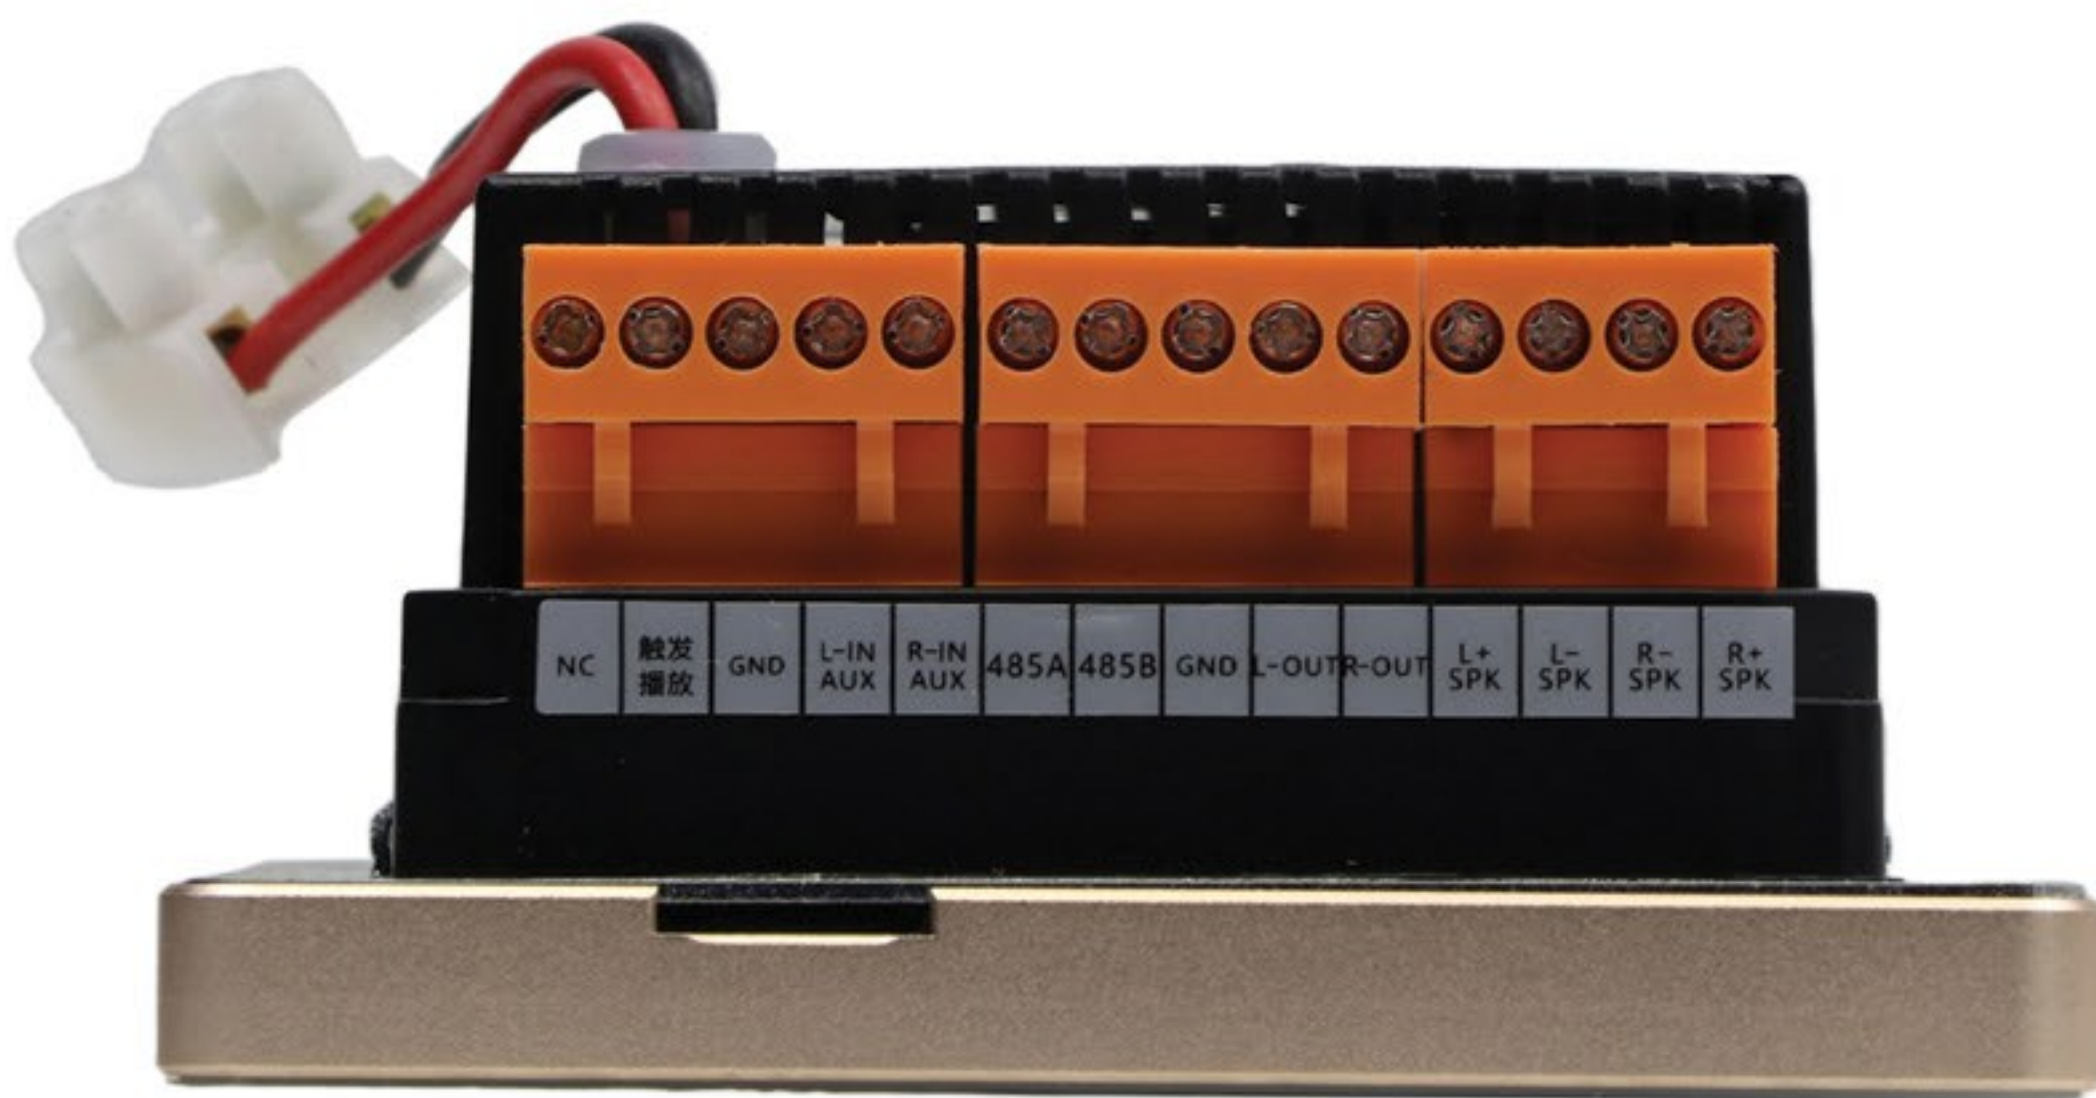

BMS
connection
support