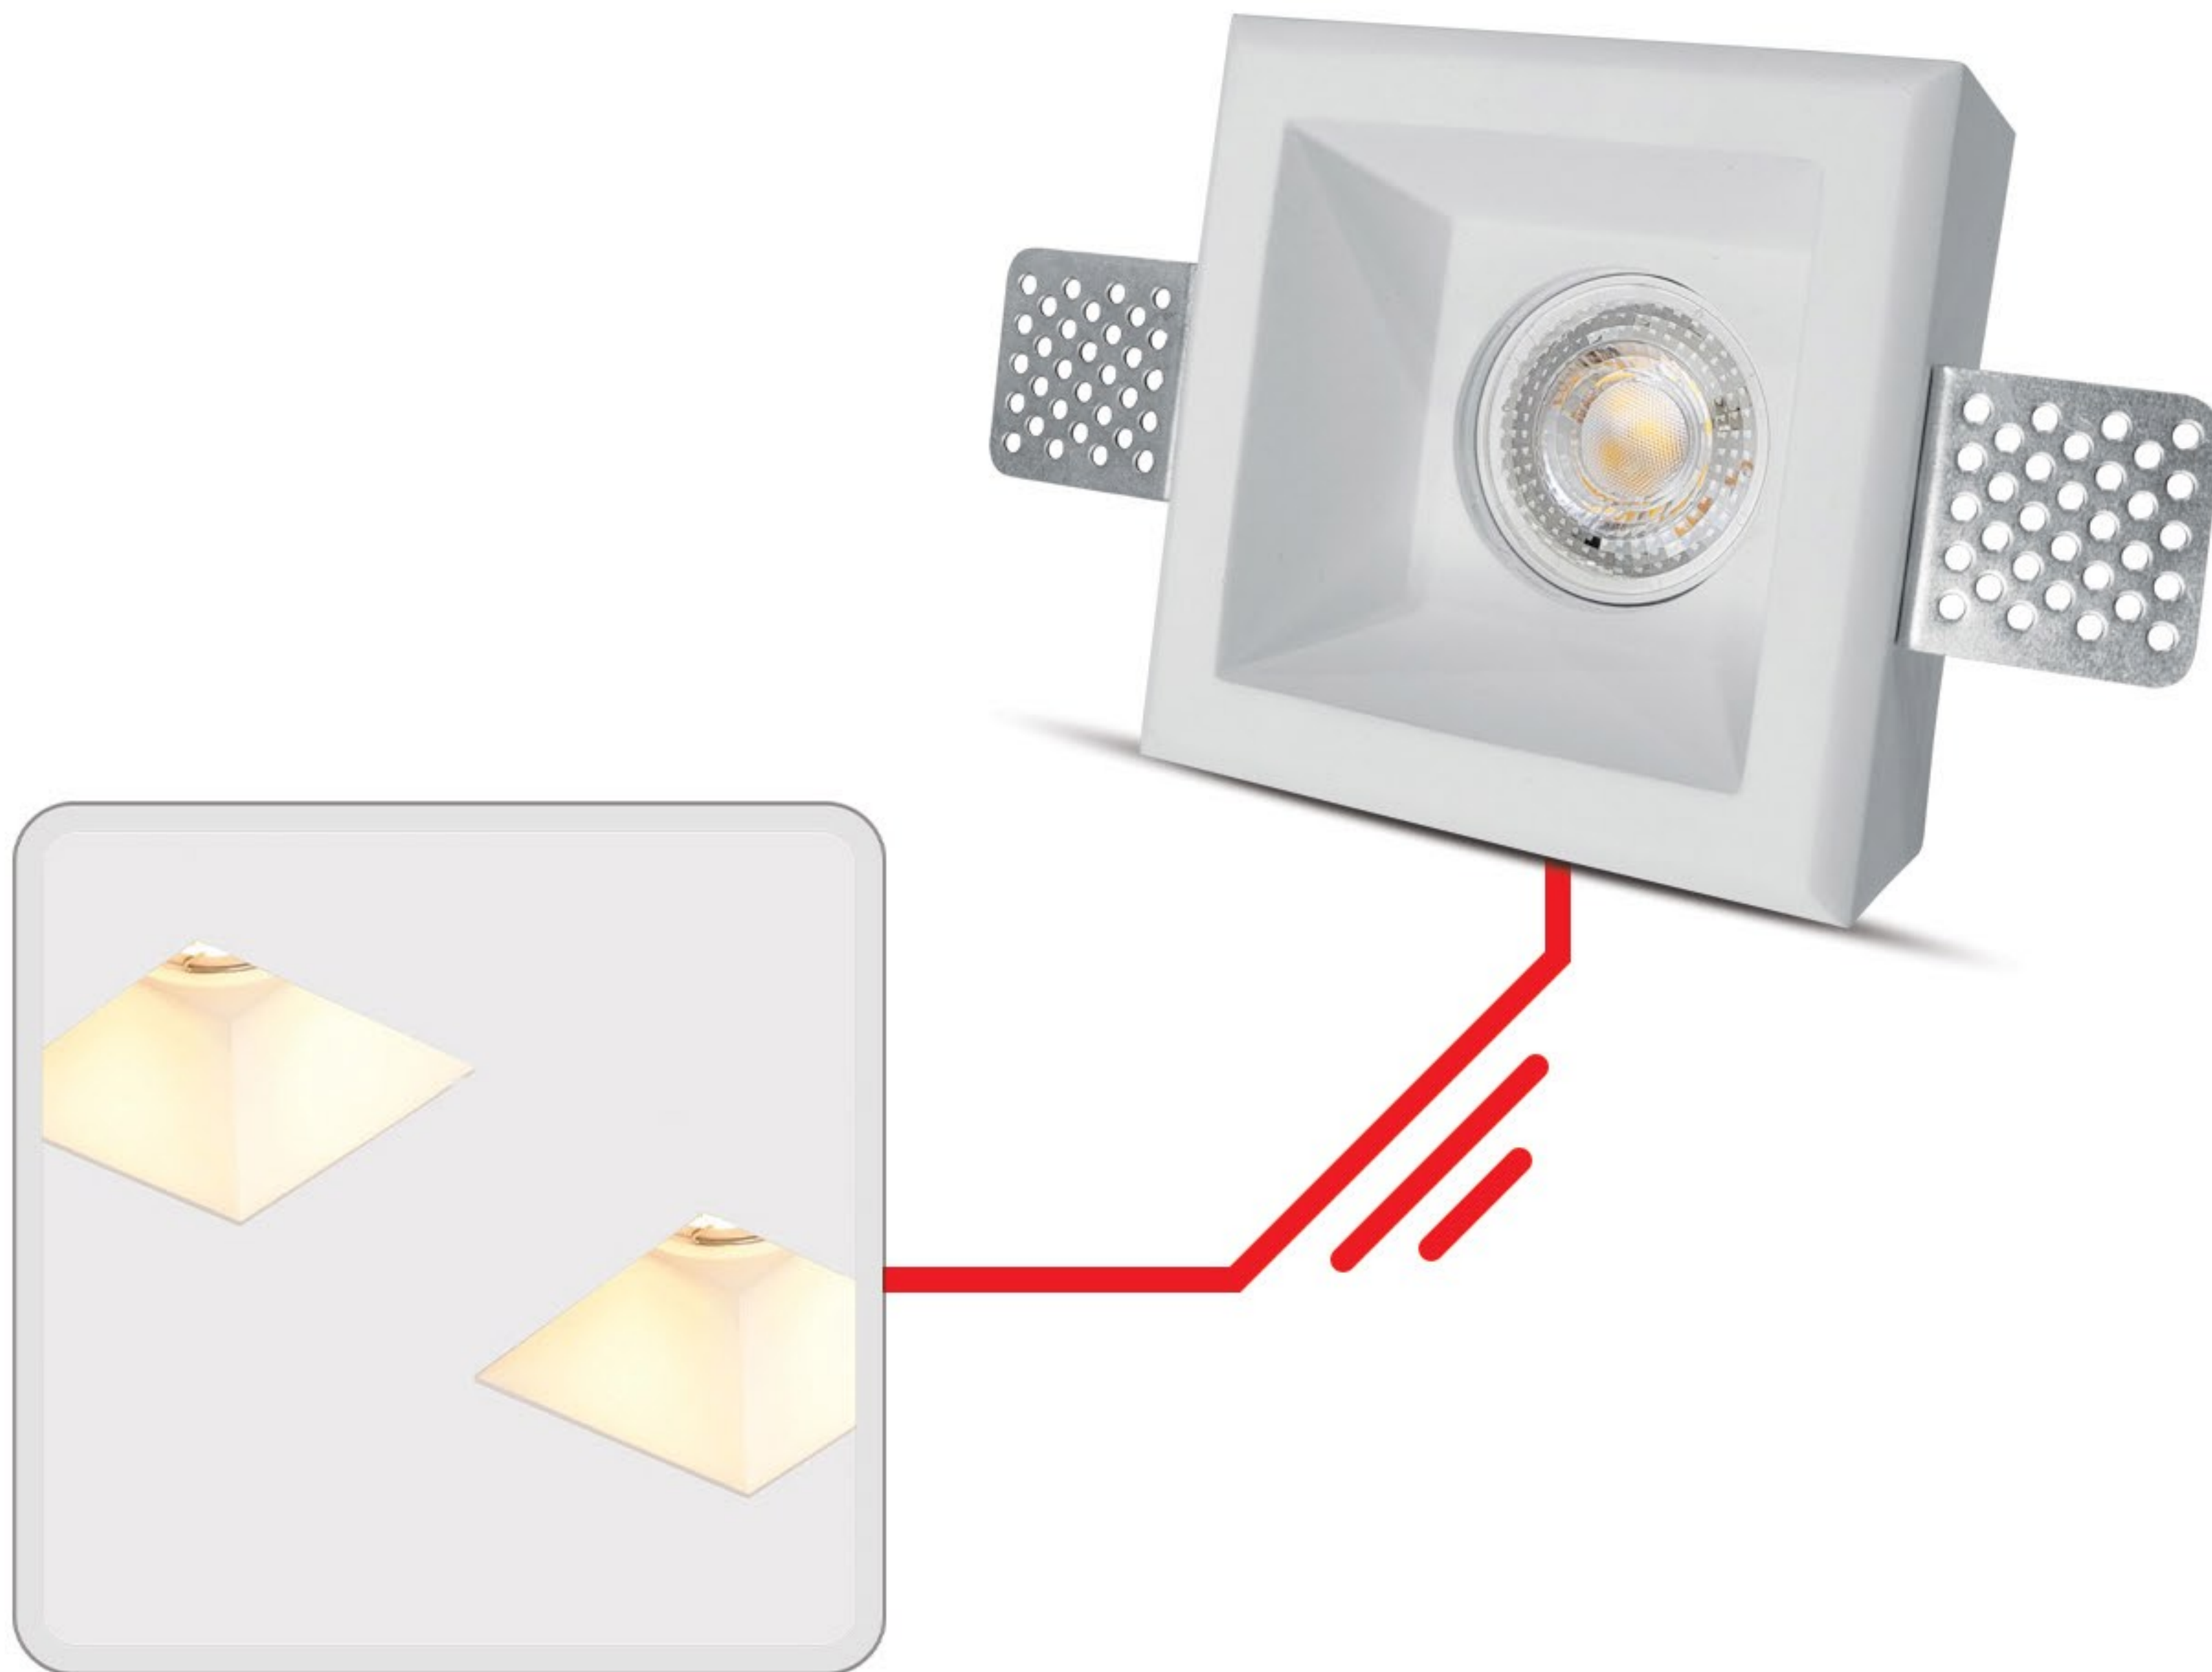

**LED Model :ORCHID**

Model	SMD
Size	90×50mm
Hole Size	70mm
Flow Current	300 mA
LED Power	7 W
Lumen	750 Lm

Lamp Replacement Without Tools

ROZ

Size: 120mm / 45mm

ROZ Pro

Size: 120mm/ 120 mm / 45mm

ROZ Plus

Size: 240mm / 120mm / 45mm

Lamp Replacement Without Tools

RAZEGHI Plus

Size: 80mm / 80mm

RAZEGHI

Size: 145mm / 75mm

SHEYPOORI

Size: 125mm / 68mm

Lamp Replacement Without Tools

LILIUM

Size: 300mm / 300mm

ZANBAGH Plus Pro

Size: 195mm / 115mm / 49mm

Lamp Replacement Without Tools

ZANBAGH

Size: 110mm / 110mm / 49mm